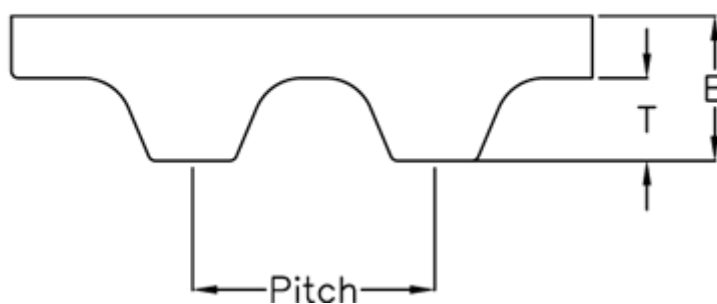

Article number: 602776231421

Description: Gates Timing Belt Synchropower PU 10 T10 1420

## Measures

|                 |                  |
|-----------------|------------------|
| Height B mm     | = 4.5            |
| Height T mm     | = 2.5            |
| Length          | = 1420           |
| Number of teeth | = 142            |
| Pitch           | = 10             |
| Type            | = PU 10 T10 1420 |
| Width           | = 10             |